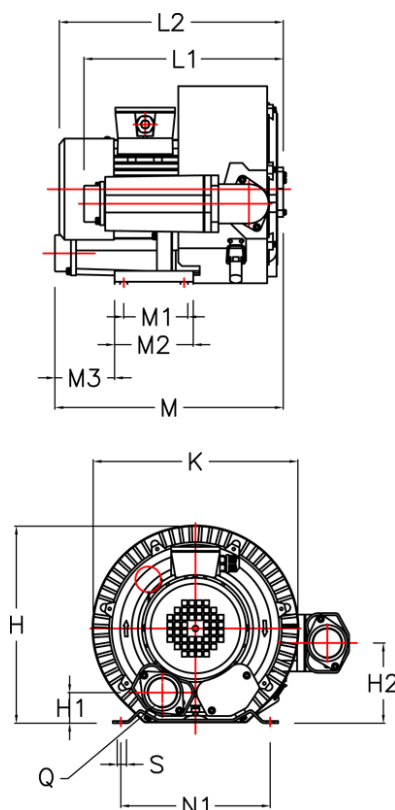

Data Sheet

Article number: 2761434640011

Description: KLEEblower KB4346 4/4,6 kW
3x230/400V 50/60Hz double stage

Measures

| | | |
|----------|------------------------|--------------------|
| H = 374 | M2 | = 155 |
| H1 = 47 | M3 | = 123 |
| H2 = 140 | N1 | = 260 |
| K = 369 | Noise level dB 50/60Hz | = 74/77 |
| L1 = 365 | Q | = 2-PF 2" (NPT 2") |
| L2 = 458 | S | = 4 x Ø14 |
| M = 407 | | |
| M1 = 115 | | |